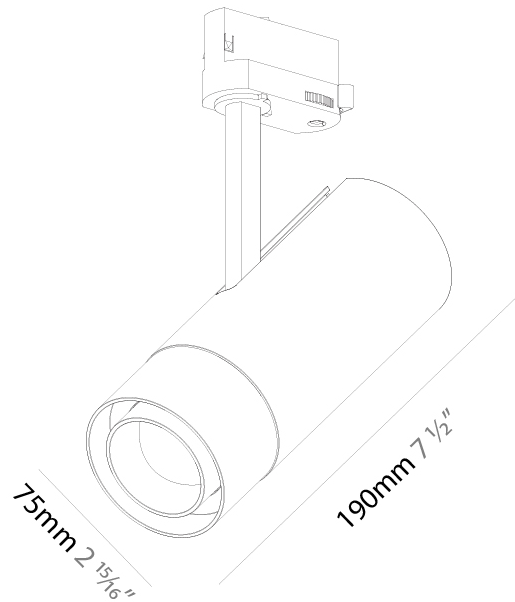

GENERAL

Series: Imagine
 Subseries: Imagine Flex
 Brand: Prolicht
 Division: Architectural
 Mounting Type: Surface
 Mounting Location: Ceiling
 Subcategory: Spots

PHYSICAL

Shape: Cylinder
 Diameter (mm): 75
 Diameter (in): 2 ¹⁵/₁₆
 Height (mm): 190
 Height (in): 7 ¹/₂
 Max. Overall Height (mm): 235
 Max. Overall Height (in): 9 ¹/₄
 Light Distribution: Adjustable / Direct
 Weight (kg): 0.919
 Weight (lbs): 2.02
 Fixture Finish: SSR / BKV / CWI / CRY / HAB / LAG / UFT / ITA / RUA / RUR / MIC / FTG / MYG / TWT / LOD / PUS / FRO / FUP / KIA / POP / BLS / SPG / MEY / GOH / GUM / CHC / COM / ABZ / JAG / OBR / MOS / ROR
 Fixture Material: Aluminum Die Cast

GENERAL

Series: Imagine
 Subseries: Imagine Flex
 Brand: Prolicht
 Division: Architectural
 Mounting Type: Track
 Mounting Location: Ceiling
 Subcategory: Spots

PHYSICAL

Shape: Cylinder
 Diameter (mm): 75
 Diameter (in): 2 ¹⁵/₁₆
 Height (mm): 190
 Height (in): 7 ¹/₂
 Max. Overall Height (mm): 210
 Max. Overall Height (in): 8 ¹/₄
 Light Distribution: Adjustable / Direct
 Weight (kg): 0.702
 Weight (lbs): 1.54
 Fixture Finish: SSR / BKV / CWI / CRY / HAB / LAG / UFT / ITA / RUA / RUR / MIC / FTG / MYG / TWT / LOD / PUS / FRO / FUP / KIA / POP / BLS / SPG / MEY / GOH / GUM / CHC / COM / ABZ / JAG / OBR / MOS / ROR
 Holder Finish: BLK / WHI / SIL
 Fixture Material: Aluminum Die Cast

OPTICAL

Reflector°: 14° to 48°
 Adjustability: Rotational 350°; Tilt 90°

RATINGS AND CERTIFICATIONS

Certified By: Certified for North American Standards
 IP rating: IP20

A3T110-

PROJECT

TYPE

SPECIFIER